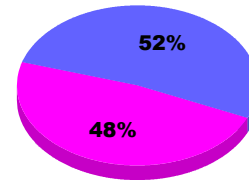

Status Quo Clubs Compared to Status Quo Members

Status Quo Clubs Total Status Quo Members

MEMBERSHIP

**Membership Results
2012-2013**

**Membership
2011-2012**

Month	Net Memb Goal	Actual New Memb	Actual Dropped Memb	Gain/Loss of Memb	Gain/Loss of Memb
Jul/Aug/Sep		0	0	0	0
Totals		0	0	0	0

Membership Results 2012-2013

Goal, New, Dropped, Gain/Loss

Goal Actual Dropped Gain Loss

Comparison of Membership Gain/Loss

Current Year Compared to the Previous Year

Current Year Previous Year

Gender Comparison 2012-2013