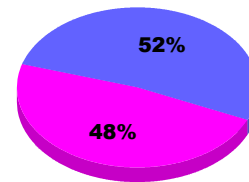

YTD Status Quo Clubs 2012-2013

Status Quo Clubs Compared to Status Quo Members

Legend: Status Quo Clubs (Cyan), Total Status Quo Members (Green)

MEMBERSHIP

**Membership Results
2012-2013**

**Membership
2011-2012**

Month	Net Memb Goal	Actual New Memb	Actual Dropped Memb	Gain/Loss of Memb	Gain/Loss of Memb
Jul/Aug/Sep		0	-4	-4	2
Totals		0	-4	-4	2

Membership Results 2012-2013

Goal, New, Dropped, Gain/Loss

Legend: Goal (Cyan), Actual (Green), Dropped (Yellow), Gain Loss (Magenta)

Comparison of Membership Gain/Loss

Current Year Compared to the Previous Year

Legend: Current Year (Cyan), Previous Year (Green)

Gender Comparison 2012-2013

Jul/Aug/Sep

Legend: Male (Blue), Female (Magenta)