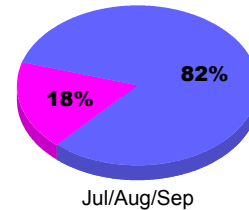

Gender Comparison 2012-2013

Legend: Male (Blue), Female (Magenta)