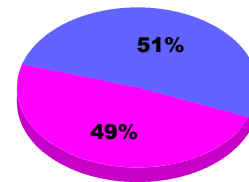

YTD Status Quo Clubs 2012-2013

Status Quo Clubs Compared to Status Quo Members

Legend: Status Quo Clubs (Cyan), Total Status Quo Members (Green)

MEMBERSHIP

Membership Results
2012-2013

Membership
2011-2012

Month	Net Memb Goal	Actual New Memb	Actual Dropped Memb	Gain/Loss of Memb	Gain/Loss of Memb
Jul/Aug/Sep		5	-3	2	-3
Totals		5	-3	2	-3

Membership Results 2012-2013

Goal, New, Dropped, Gain/Loss

Legend: Goal (Cyan), Actual (Green), Dropped (Yellow), Gain Loss (Magenta)

Comparison of Membership Gain/Loss

Current Year Compared to the Previous Year

Legend: Current Year (Cyan), Previous Year (Green)

Gender Comparison 2012-2013

Jul/Aug/Sep

Legend: Male (Blue), Female (Magenta)