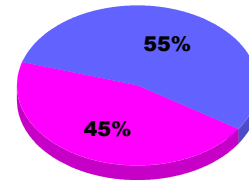

Gender Comparison 2012-2013

Jul/Aug/Sep

Legend: Male (Blue), Female (Magenta)